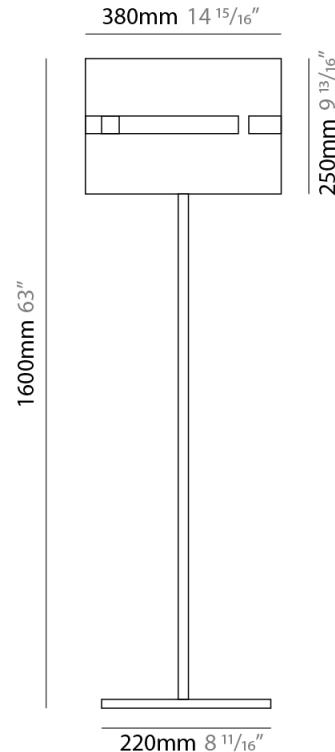

PROJECT	_____
TYPE	_____
SPECIFIER	_____
QUANTITY	_____
DATE	_____

LUZ OCULTA METAL PORTABLE

D54021-

base number   Finish
Options

1. To build a product code in our configurator select the specify button on the base model # product page
2. To build a manual product code on this datasheet choose from the options listed below in blue font and add the suffix to the base model #

GENERAL

Series: Luz Oculta
Subseries: Luz Oculta Metal
Brand: Fambuena
Division: Design
Mounting Type: Portable
Mounting Location: Floor
Subcategory: Floor

PHYSICAL

Shape: Cylinder
Diameter (mm): 380
Diameter (in): 14 ¹⁵/₁₆
Height (mm): 1600
Height (in): 63
Light Distribution: Direct / Indirect
Fixture Finish: [BRA](#) / [BRZ](#) / [ABR](#)
Fixture Material: Metal
Upon Request: Bolt Down

ELECTRICAL

Number of Lamps: 1
Lamp Type: LED Retrofit
Lamp Shape: A19
Bulb Included: Bulb Not Included
Max. Wattage Per Lamp (W): 7
Lamp Base: E26
Input Voltage (V): 120
Upon Request: 277Vac / GU24

LED

OPTICAL

RATINGS AND CERTIFICATIONS

Certified By: Certified for North American Standards
IP rating: IP20