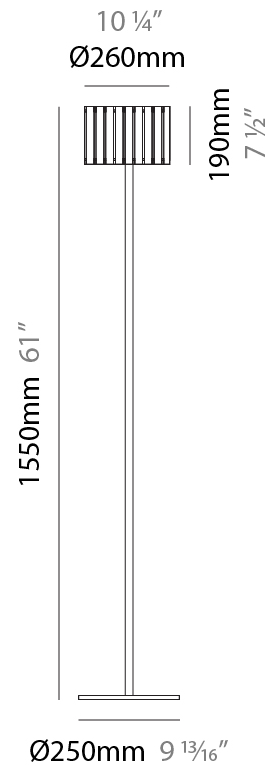

PROJECT	
TYPE	
SPECIFIER	
QUANTITY	
DATE	

LUZ OCULTA WOOD PORTABLE

D54032- -
base number   Finish Options   Finish Options

1. To build a product code in our configurator select the specify button on the base model # product page
2. To build a manual product code on this datasheet choose from the options listed below in blue font and add the suffix to the base model #

GENERAL

Series: Luz Oculta
Subseries: Luz Oculta Wood
Brand: Fambuena
Division: Design
Mounting Type: Portable
Mounting Location: Floor
Subcategory: Floor

PHYSICAL

Shape: Cylinder
Diameter (mm): 260
Diameter (in): 10 ¼
Height (mm): 1550
Height (in): 61
Light Distribution: Direct / Indirect
Fixture Finish: [DOW / NAT](#)
Holder Finish: BRA / BRZ
Fixture Material: Metal / Wood
Upon Request: Bolt Down

ELECTRICAL

Number of Lamps: 1
Lamp Type: LED Retrofit
Lamp Shape: B10
Bulb Included: Bulb Not Included
Max. Wattage Per Lamp (W): 4
Lamp Base: E12
Input Voltage (V): 120

LED

OPTICAL

RATINGS AND CERTIFICATIONS

Certified By: Certified for North American Standards
IP rating: IP20