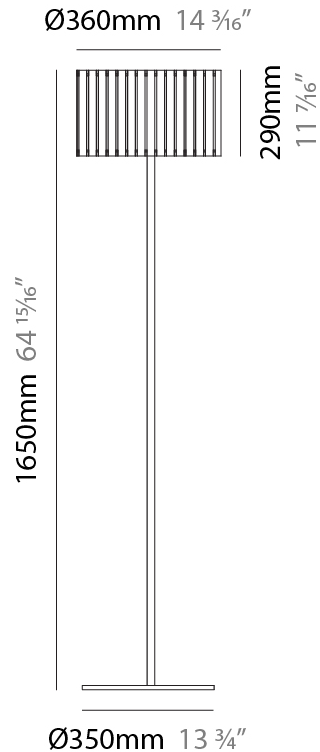

PROJECT	
TYPE	
SPECIFIER	
QUANTITY	
DATE	

LUZ OCULTA WOOD PORTABLE

D54030- -

base number	Finish Options	Finish Options

1. To build a product code in our configurator select the specify button on the base model # product page
2. To build a manual product code on this datasheet choose from the options listed below in blue font and add the suffix to the base model #

GENERAL

Series: Luz Oculata
Subseries: Luz Oculata Wood
Brand: Fambuena
Division: Design
Mounting Type: Portable
Mounting Location: Floor
Subcategory: Floor

PHYSICAL

Shape: Cylinder
Diameter (mm): 360
Diameter (in): 14 ³/₁₆
Height (mm): 1650
Height (in): 64 ¹⁵/₁₆
Light Distribution: Direct / Indirect
Fixture Finish: [DOW / NAT](#)
Holder Finish: BRA / BRZ
Fixture Material: Metal / Wood
Upon Request: Bolt Down

ELECTRICAL

Number of Lamps: 1
Lamp Type: LED Retrofit
Lamp Shape: A19
Bulb Included: Bulb Not Included
Max. Wattage Per Lamp (W): 7
Lamp Base: E26
Input Voltage (V): 120
Upon Request: 277Vac / GU24

LED

OPTICAL

RATINGS AND CERTIFICATIONS

Certified By: Certified for North American Standards
IP rating: IP20